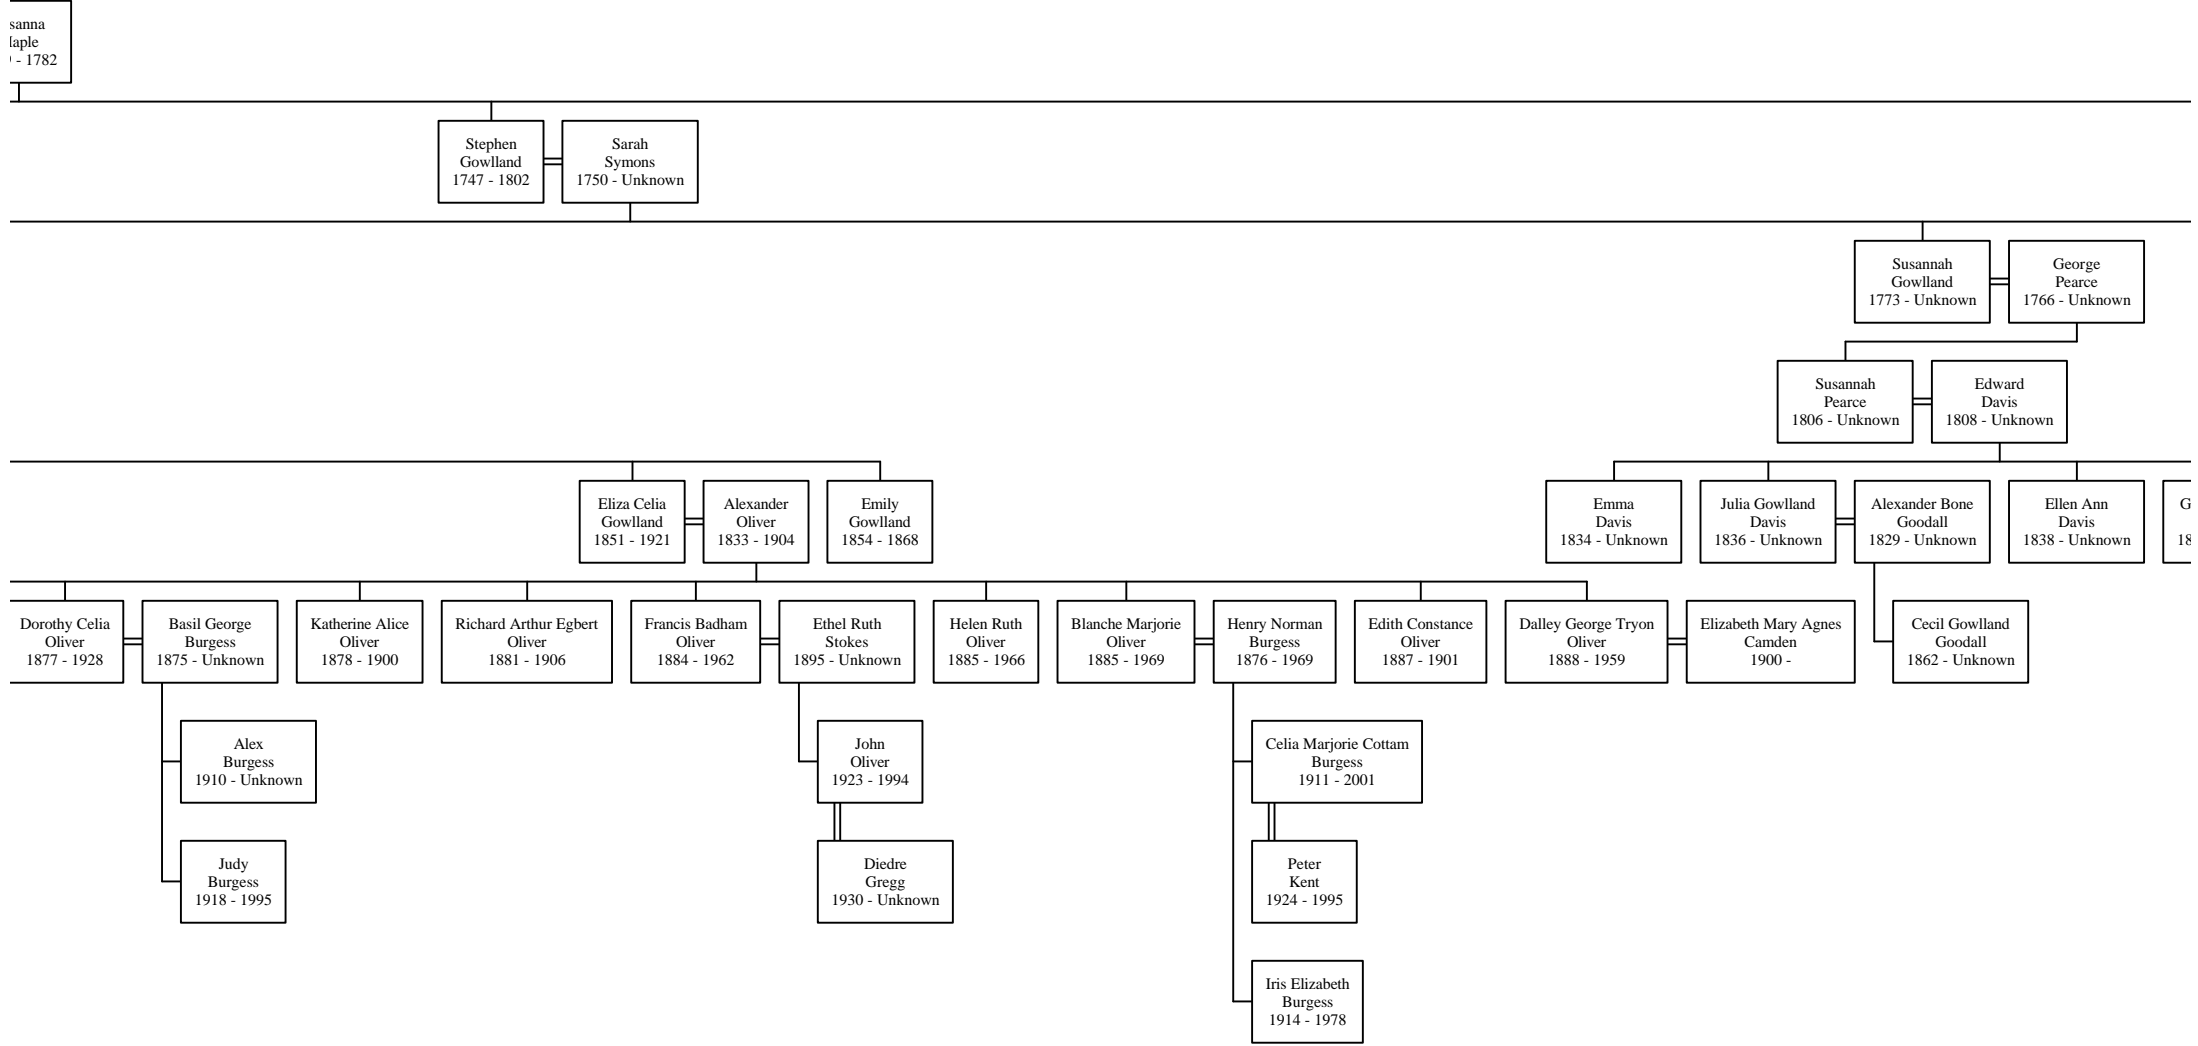

Richard Symons
Gowland
1770 - 1807

Sarah
Sankey
1771 - 1847

John T.
Gowland
1838 - 1874

Genevieve Elizabeth
Lord
1845 - 1905

Descendants of Jo.

f Joseph Gowlland

sanna
apple
- 1782

G
18

eth
own

ie
s

own

rt
s

Snodgrass
1922 - 1988

3

ohn

ervyn
e
9

Sawyer
1911 - Unknown