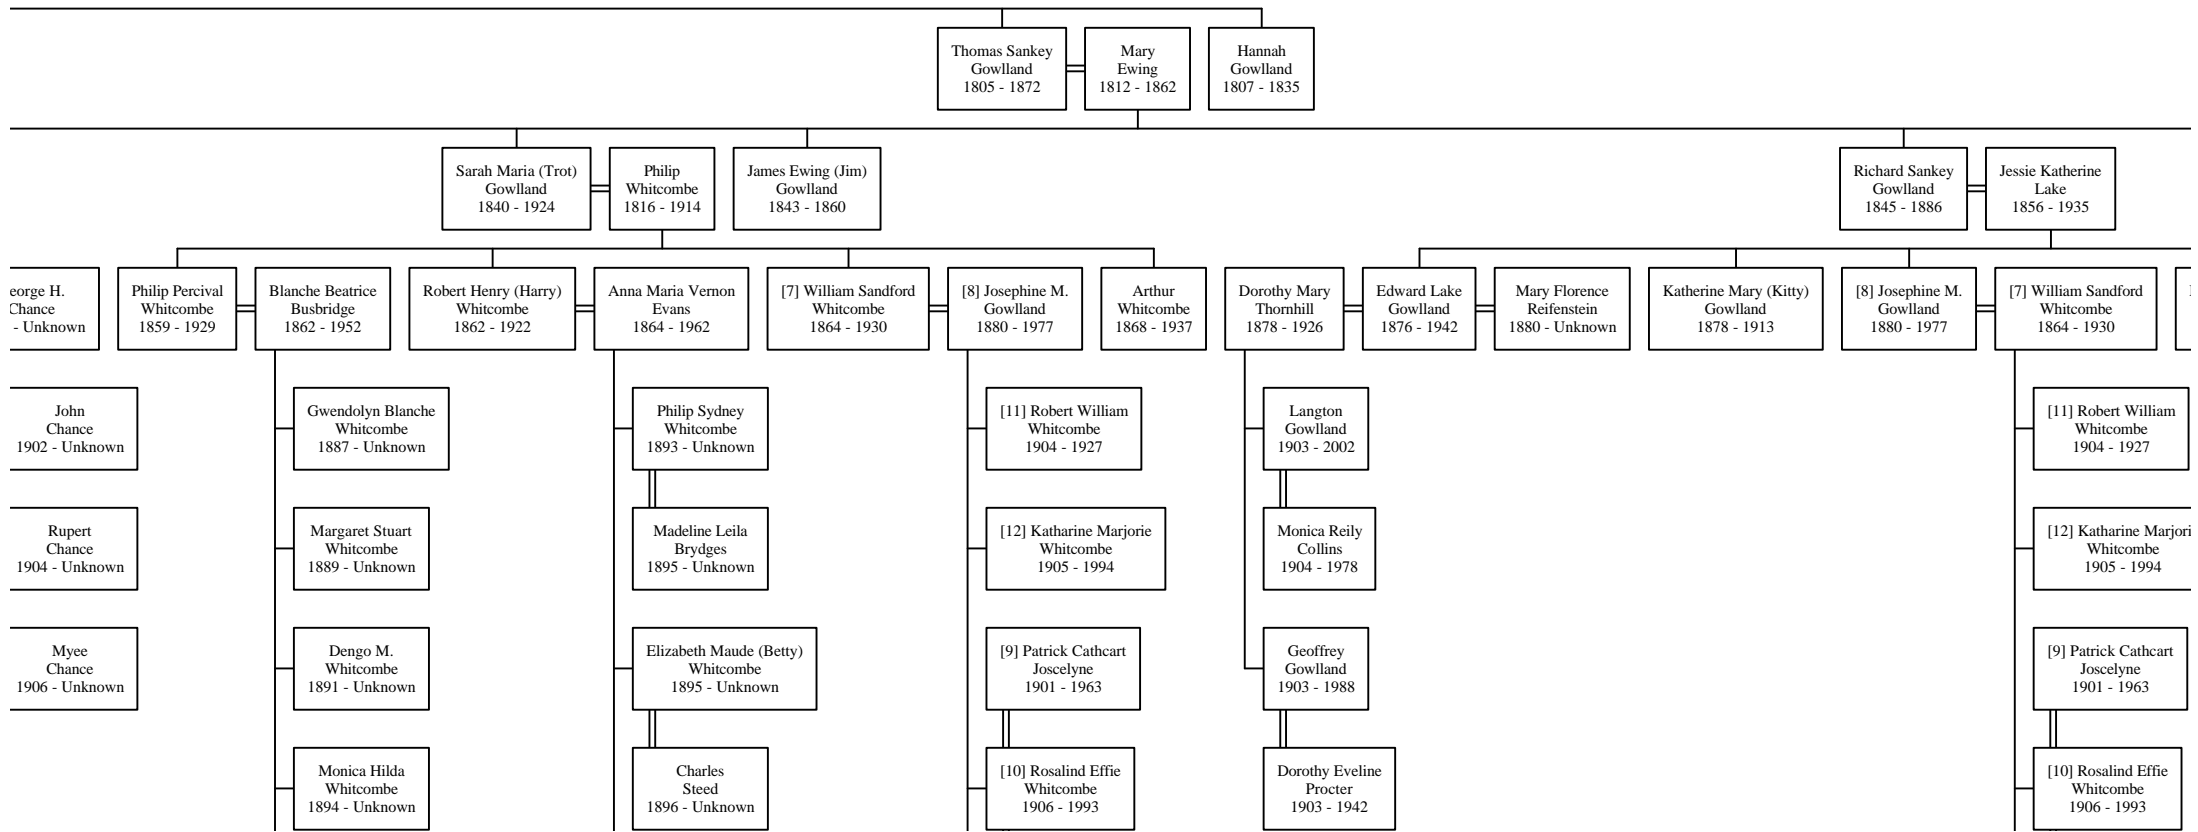

Richard Symons
Gowland
1770 - 1807

Sarah
Sankey
1771 - 1847

John T.
Gowland
1838 - 1874

Genevieve Elizabeth
Lord
1845 - 1905

Descendants of Jo.

f Joseph Gowlland

sanna
apple
- 1782

G
18

eth
own

ie
s

own

rt
s

Snodgrass
1922 - 1988

3

ohn

ervyn
e
9

Sawyer
1911 - Unknown