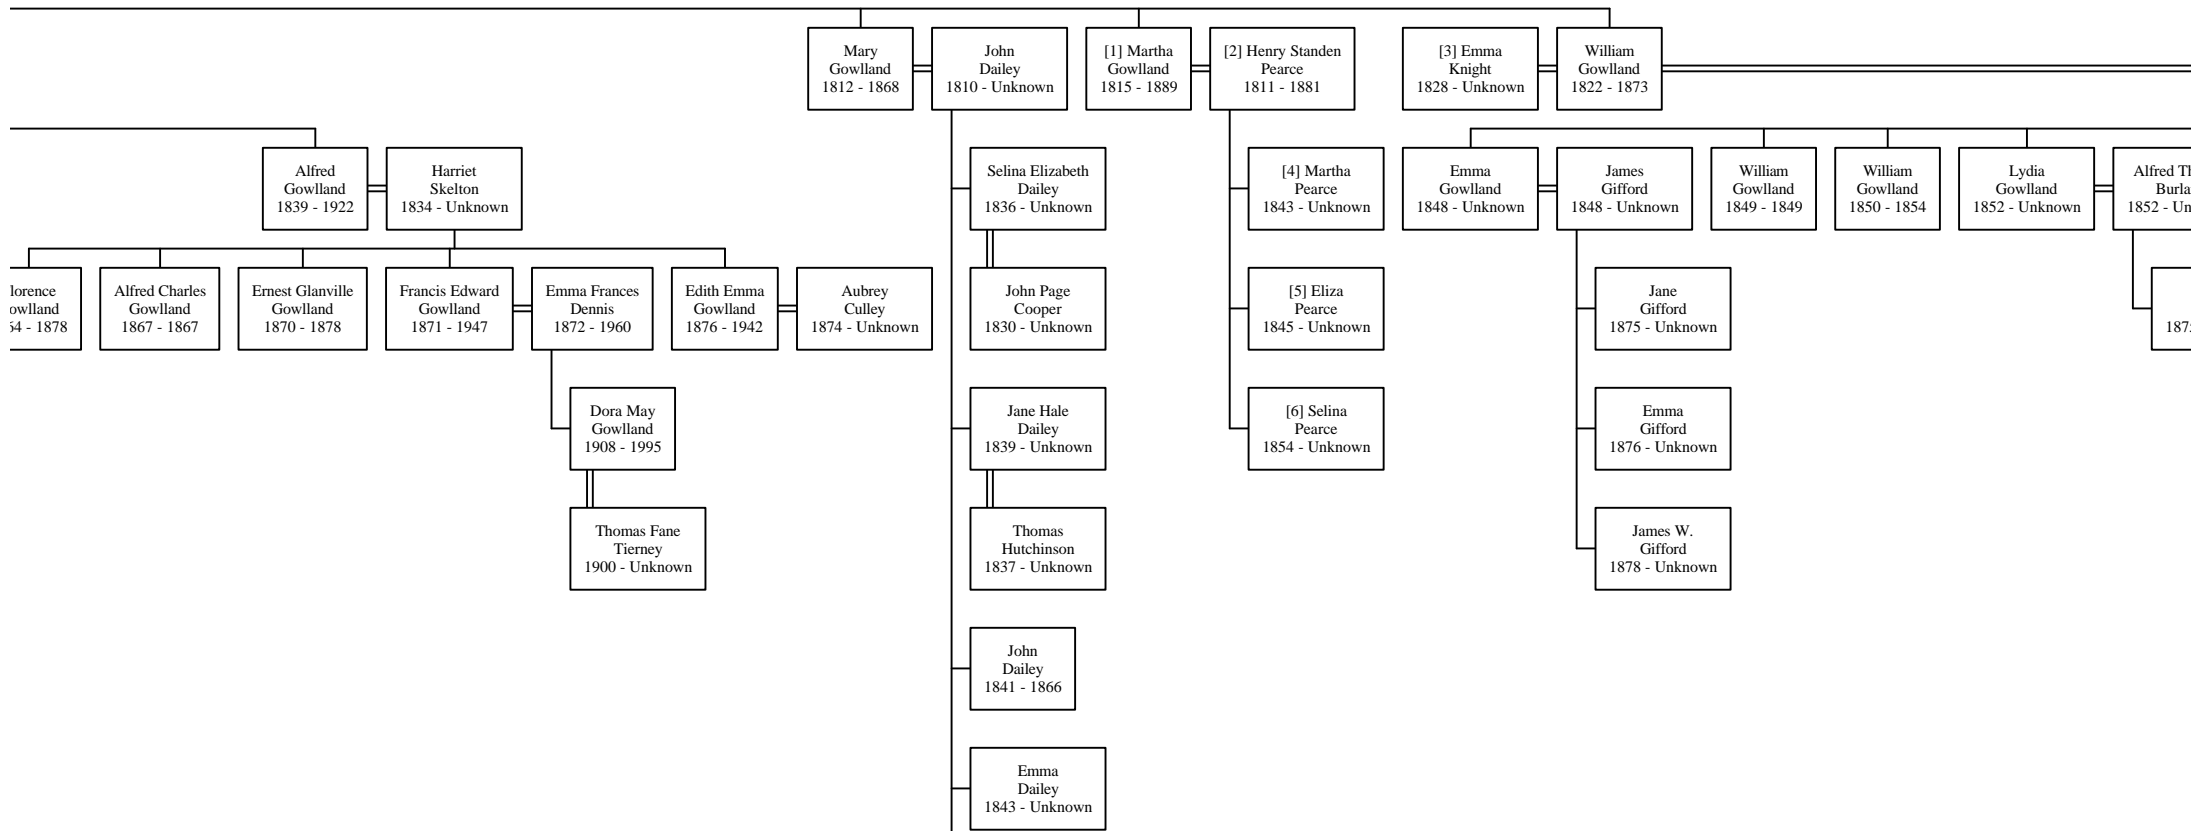

Richard Symons
Gowland
1770 - 1807

Sarah
Sankey
1771 - 1847

John T.
Gowland
1838 - 1874

Genevieve Elizabeth
Lord
1845 - 1905

Descendants of Jo.

f Joseph Gowlland

sanna
apple
- 1782

G
18

eth
own

ie
s

own

rt
s

Snodgrass
1922 - 1988

3

ohn

ervyn
e
9

Sawyer
1911 - Unknown