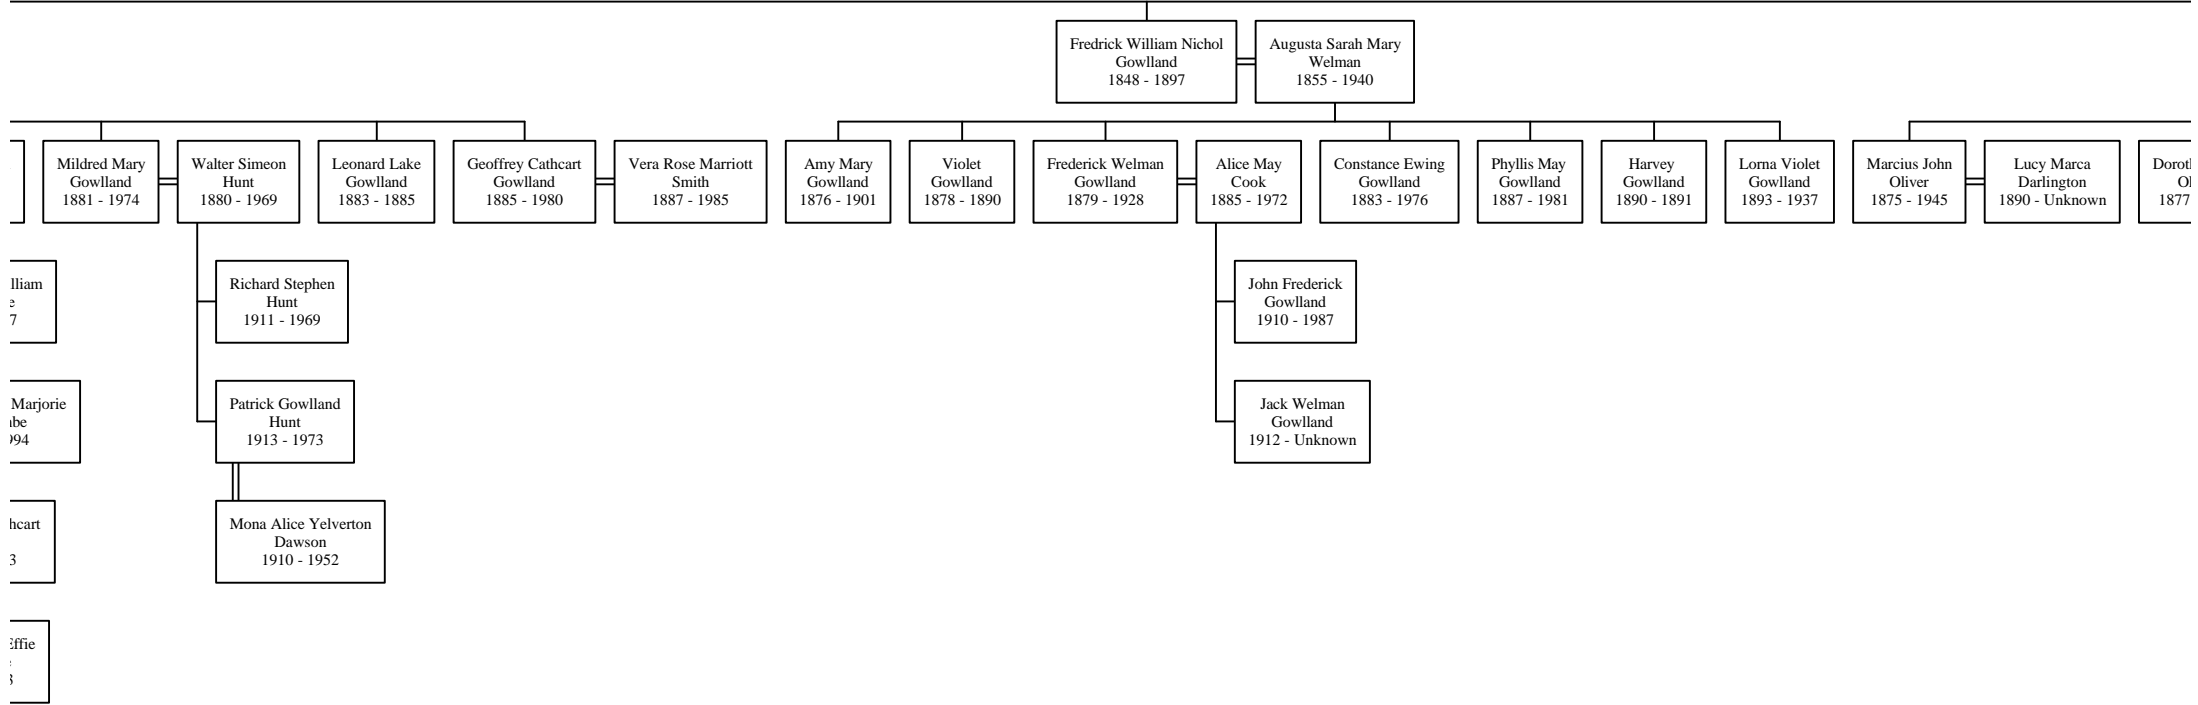

Richard Symons
Gowland
1770 - 1807

Sarah
Sankey
1771 - 1847

John T.
Gowland
1838 - 1874

Genevieve Elizabeth
Lord
1845 - 1905

Descendants of Jo.

f Joseph Gowlland

sanna
apple
- 1782

G
18

eth
own

ie
s

own

rt
s

Snodgrass
1922 - 1988

3

ohn

ervyn
e
9

Sawyer
1911 - Unknown