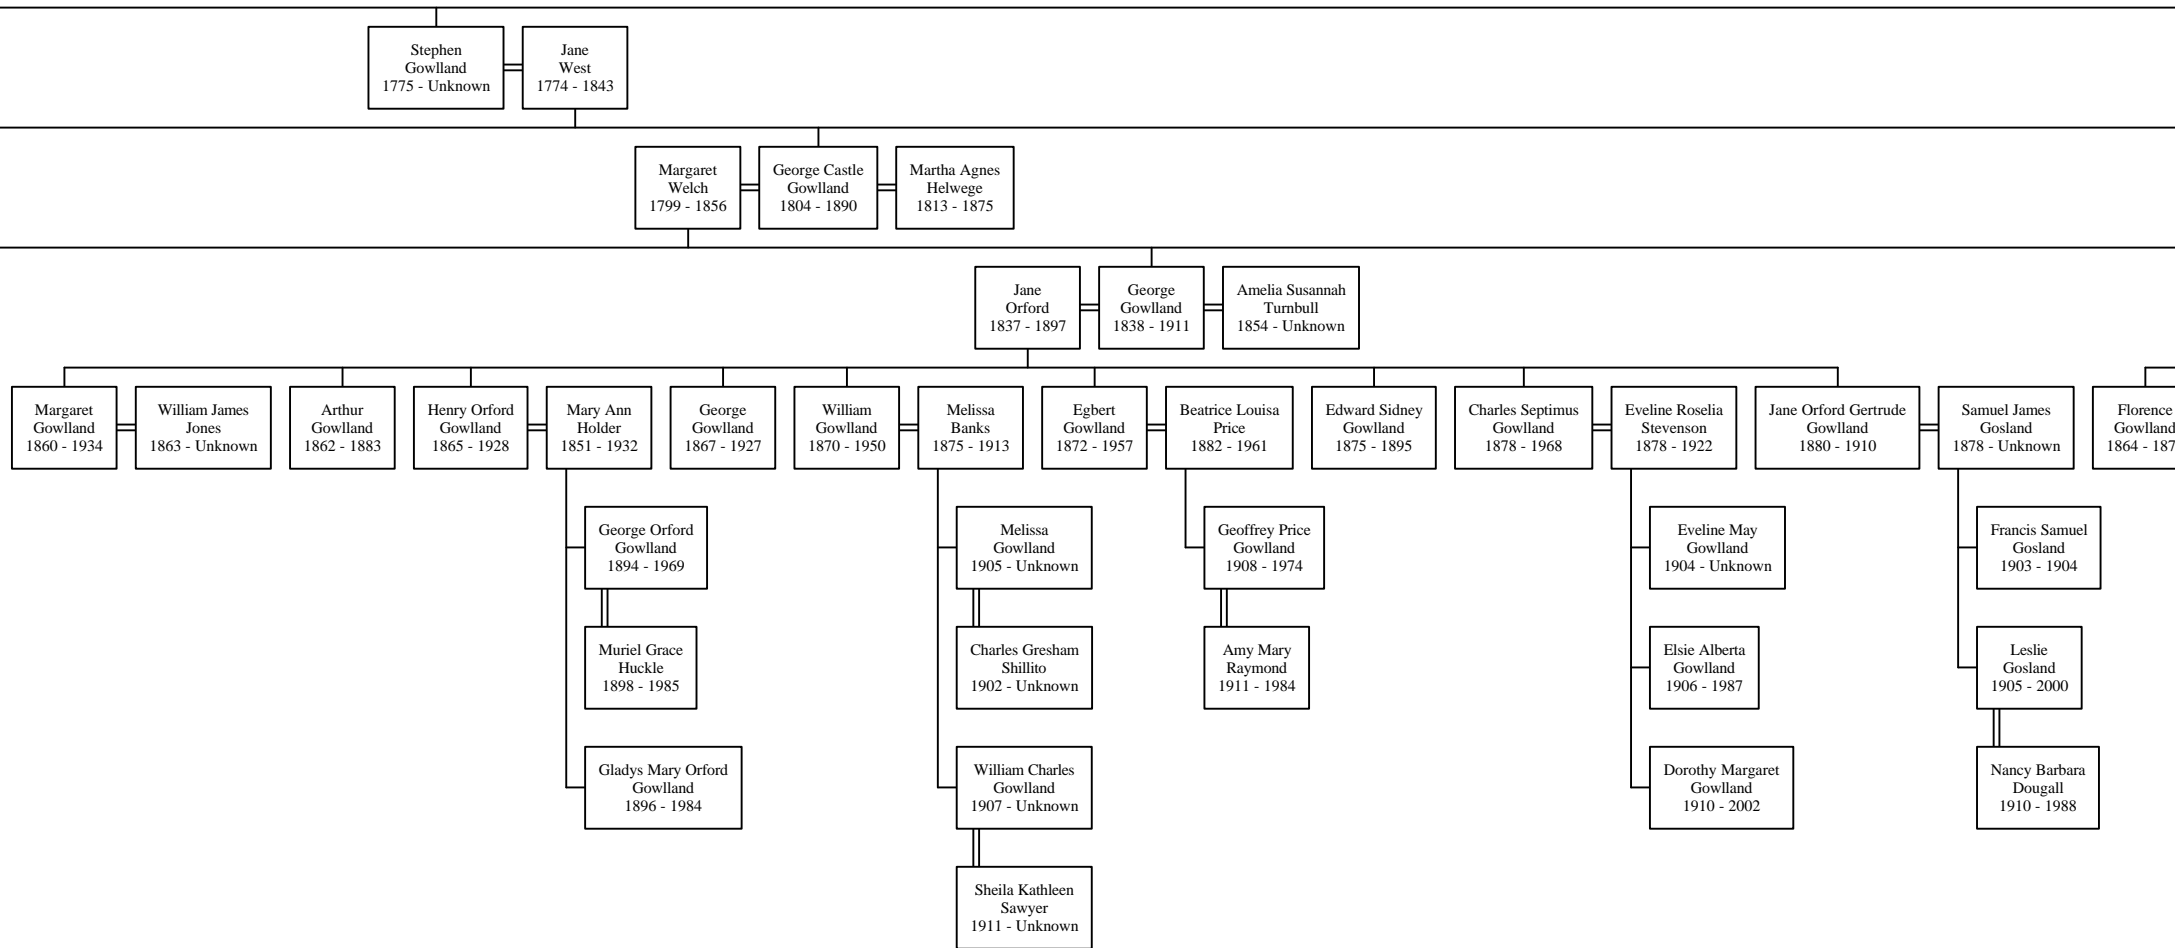

Richard Symons
Gowland
1770 - 1807

Sarah
Sankey
1771 - 1847

John T.
Gowland
1838 - 1874

Genevieve Elizabeth
Lord
1845 - 1905

Descendants of Jo.

f Joseph Gowlland

sanna
apple
- 1782

G
18

eth
own

ie
s

own

rt
s

Snodgrass
1922 - 1988

3

ohn

ervyn
e
9

Sawyer
1911 - Unknown