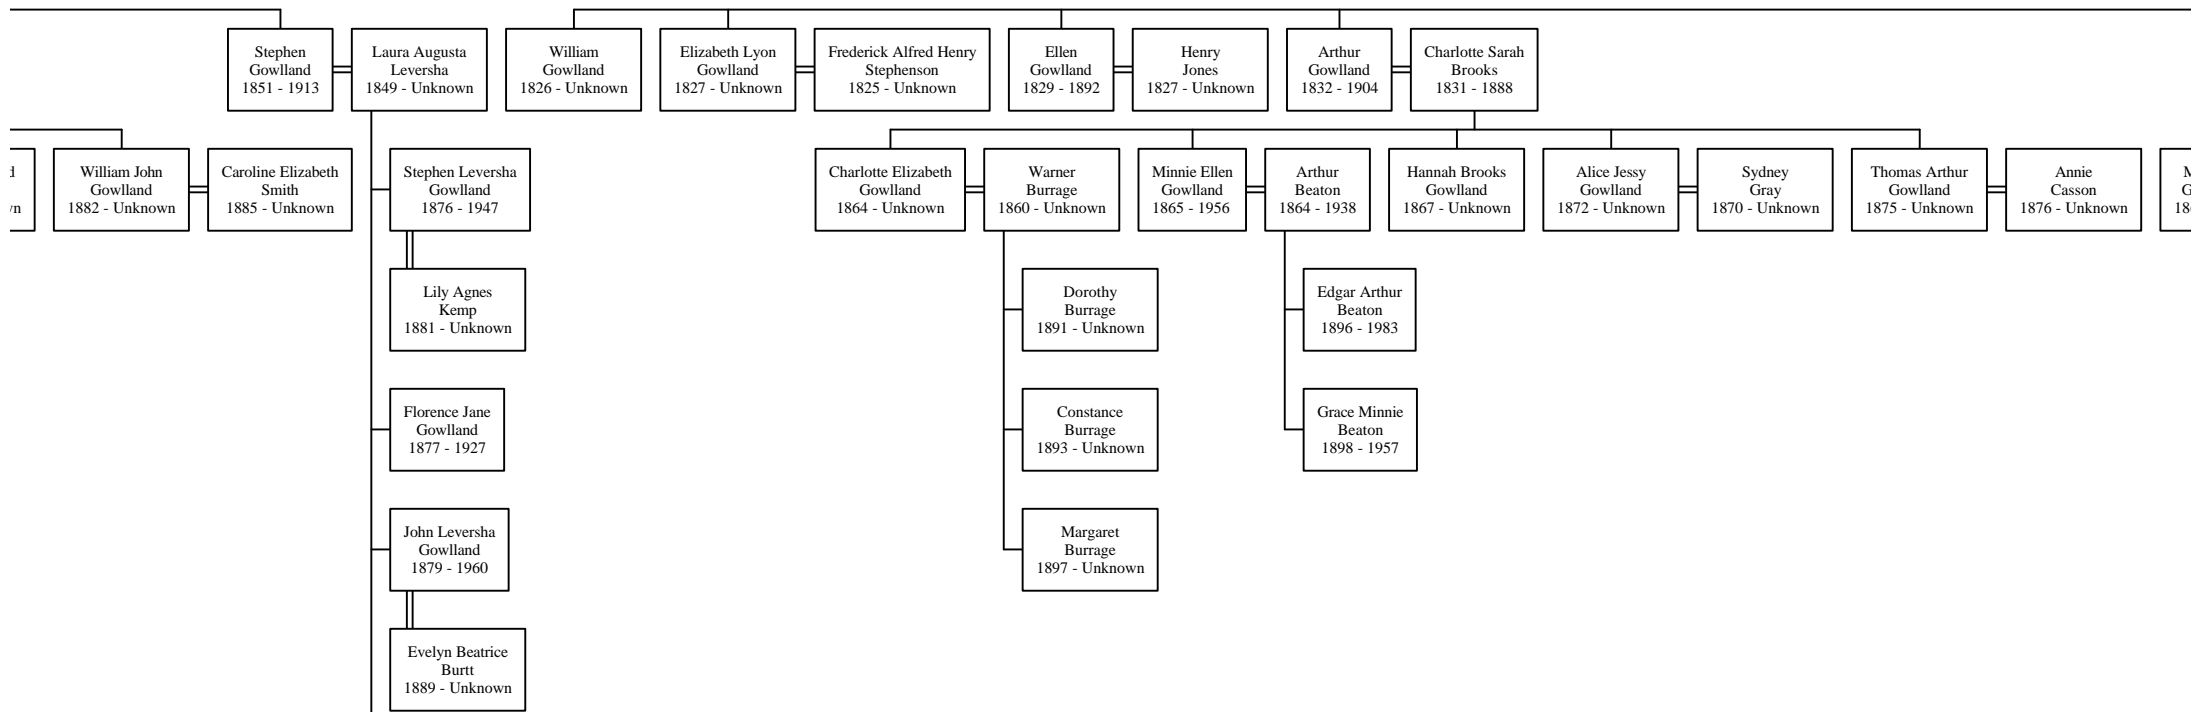

Richard Symons
Gowland
1770 - 1807

Sarah
Sankey
1771 - 1847

John T.
Gowland
1838 - 1874

Genevieve Elizabeth
Lord
1845 - 1905

Descendants of Jo.

f Joseph Gowlland

sanna
apple
- 1782

G
18

eth
own

ie
s

own

rt
s

Snodgrass
1922 - 1988

3

ohn

ervyn
e
9

Sawyer
1911 - Unknown