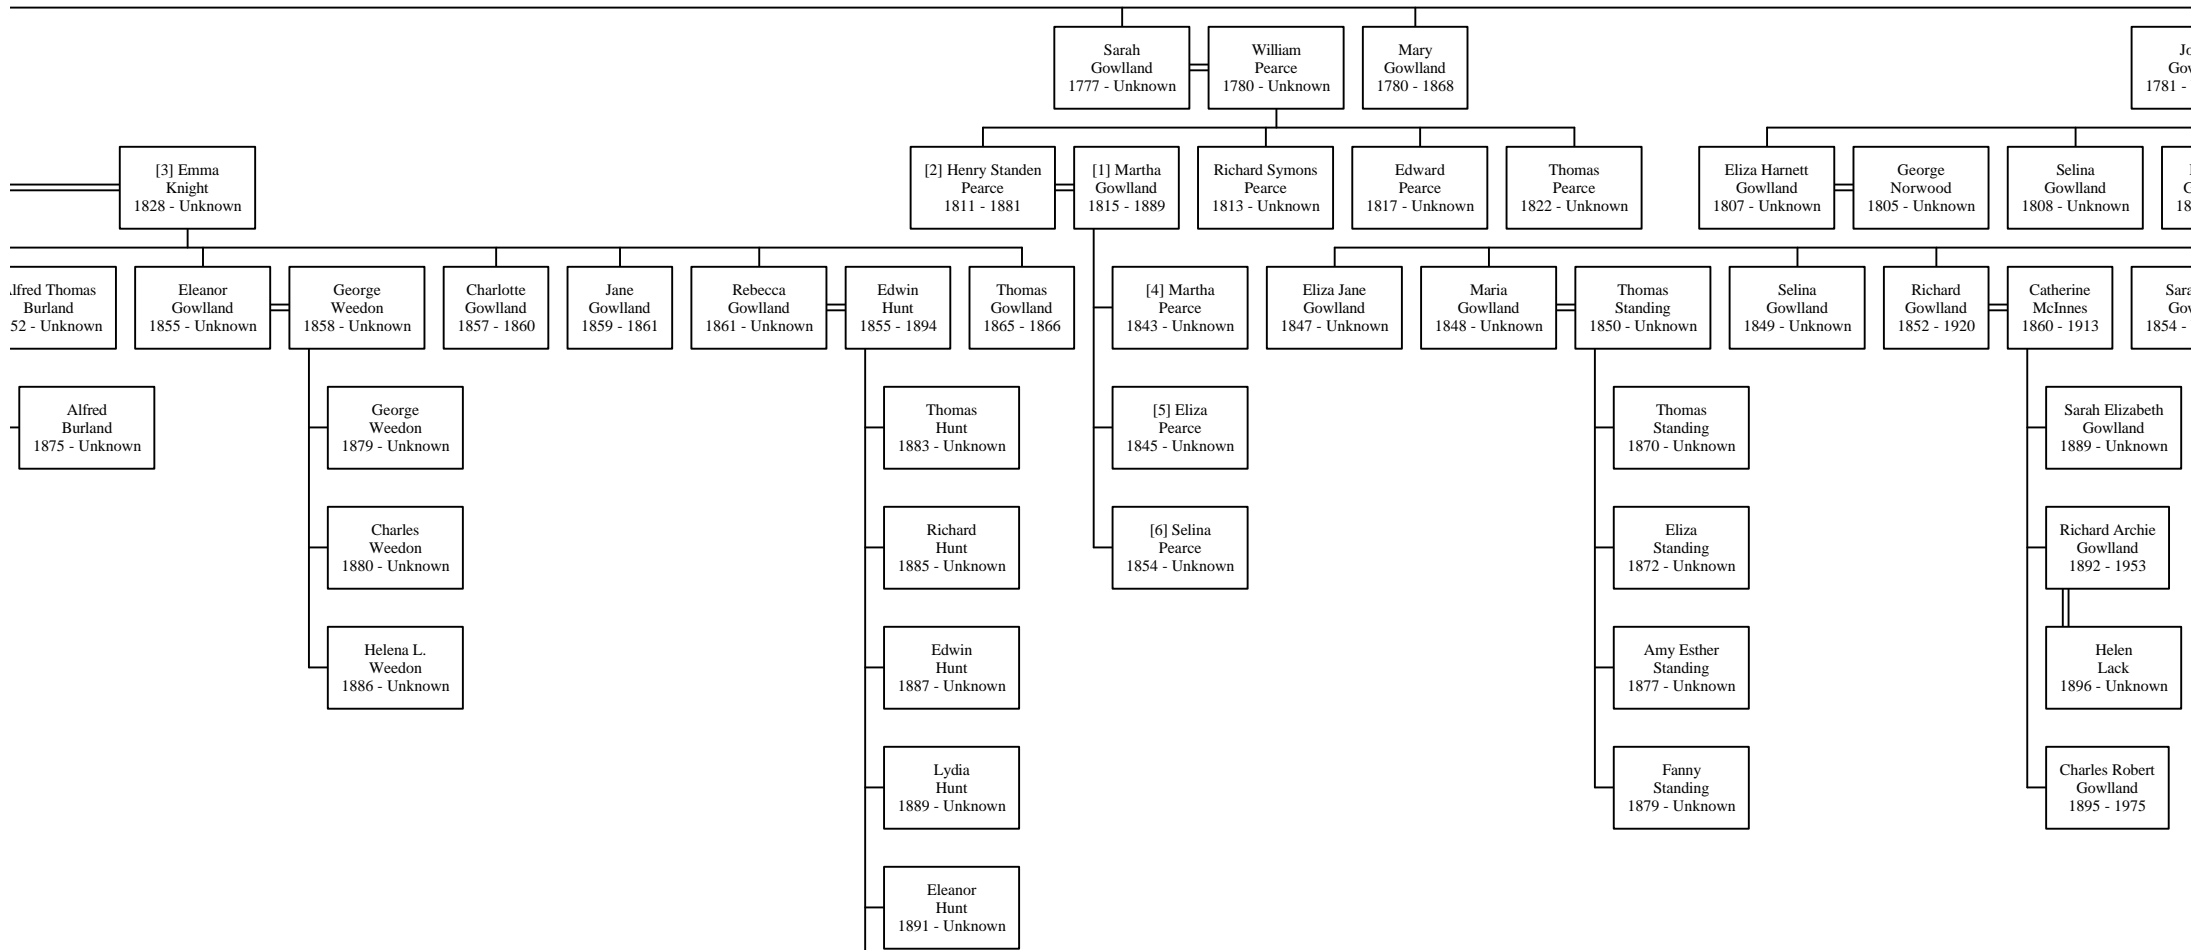

Richard Symons
Gowland
1770 - 1807

Sarah
Sankey
1771 - 1847

John T.
Gowland
1838 - 1874

Genevieve Elizabeth
Lord
1845 - 1905

Descendants of Jo.

f Joseph Gowlland

sanna
apple
- 1782

G
18

eth
own

ie
s

own

rt
s

Snodgrass
1922 - 1988

3

ohn

ervyn
e
9

Sawyer
1911 - Unknown