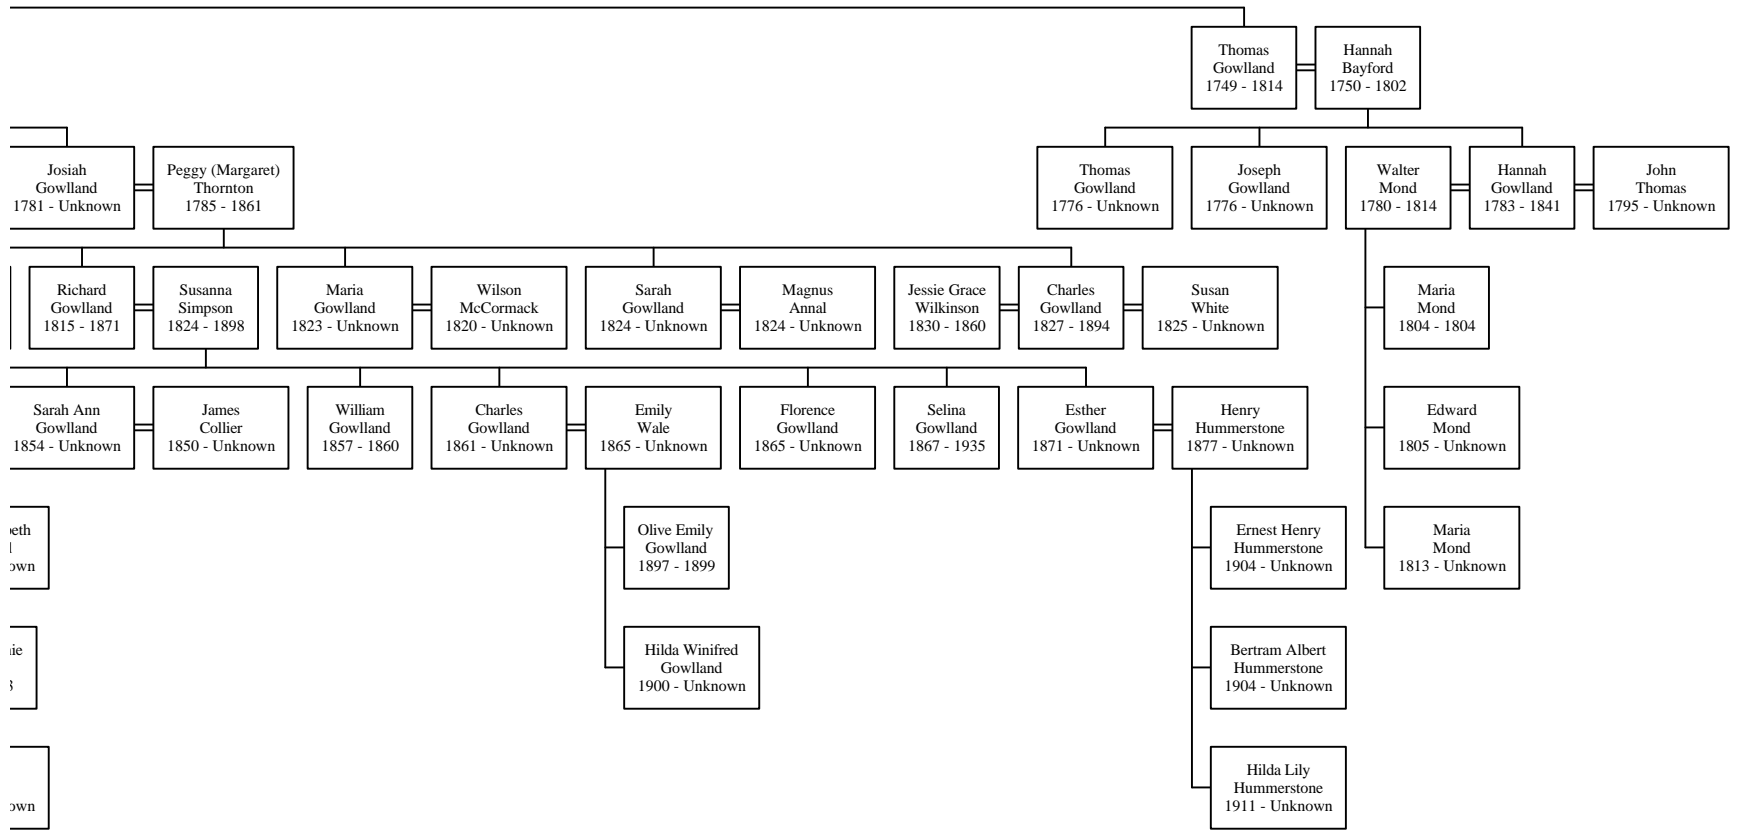

Richard Symons
Gowland
1770 - 1807

Sarah
Sankey
1771 - 1847

John T.
Gowland
1838 - 1874

Genevieve Elizabeth
Lord
1845 - 1905

Descendants of Jo.

f Joseph Gowlland

sanna
apple
- 1782

G
18

eth
own

ie
s

own

rt
s

Snodgrass
1922 - 1988

3

ohn

ervyn
e
9

Sawyer
1911 - Unknown